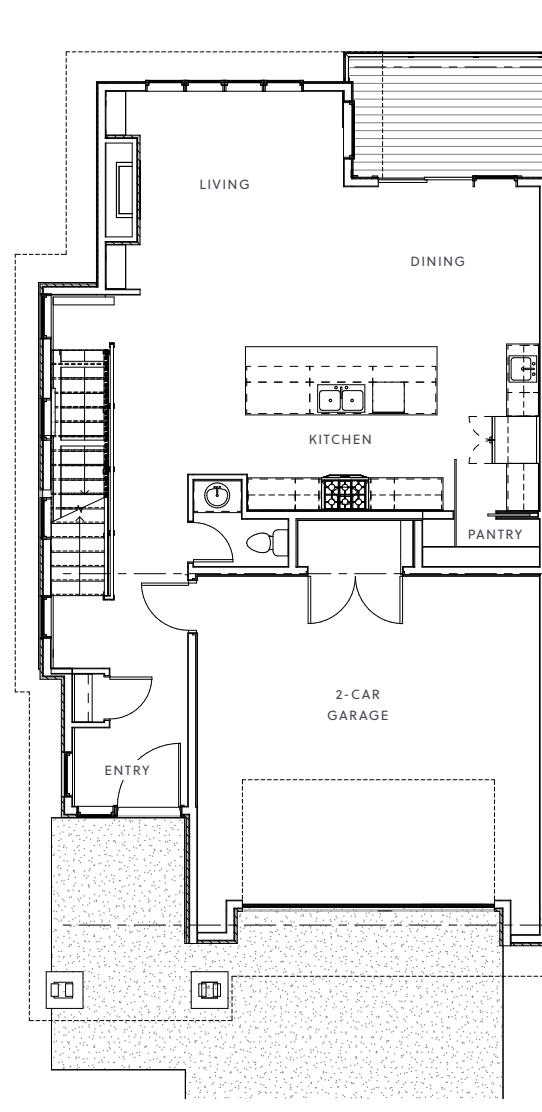

POWDER VISTA

3,219 SQ.FT.

4 BEDROOM / 2 FULL BATH

2 THREE QUARTER BATH

1 HALF BATH

Choose from three exquisite floor plans, each offering a perfect balance of comfort and sophistication all while experiencing the pinnacle of luxury with high-end kitchen appliances and upscale finishes and fixtures, complemented by a curated furniture package for move-in ready comfort.

MAIN LEVEL

1,006 SF

UPPER LEVEL

1,413 SF

BASEMENT

954 SF