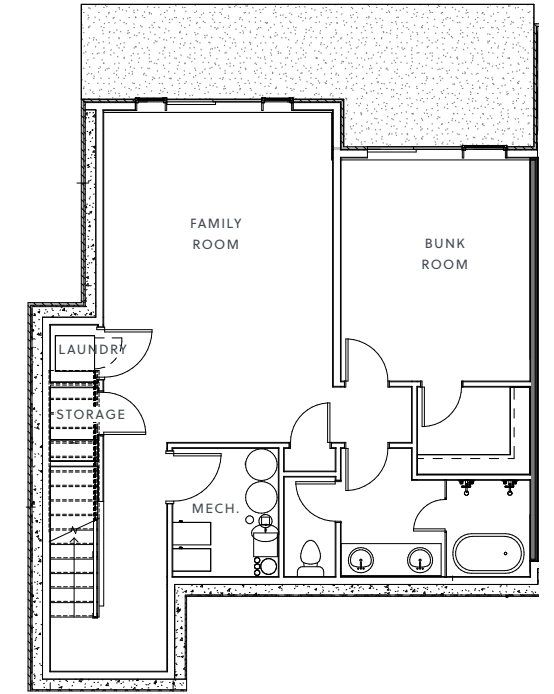

POWDER VISTA

3,219 SQ.FT.

4 BEDROOM / 2 FULL BATH

2 THREE QUARTER BATH

1 HALF BATH

Choose from three exquisite floor plans, each offering a perfect balance of comfort and sophistication all while experiencing the pinnacle of luxury with high-end kitchen appliances and upscale finishes and fixtures, complemented by a curated furniture package for move-in ready comfort.

MAIN LEVEL

1,006 SF

UPPER LEVEL

1,413 SF

BASEMENT

954 SF