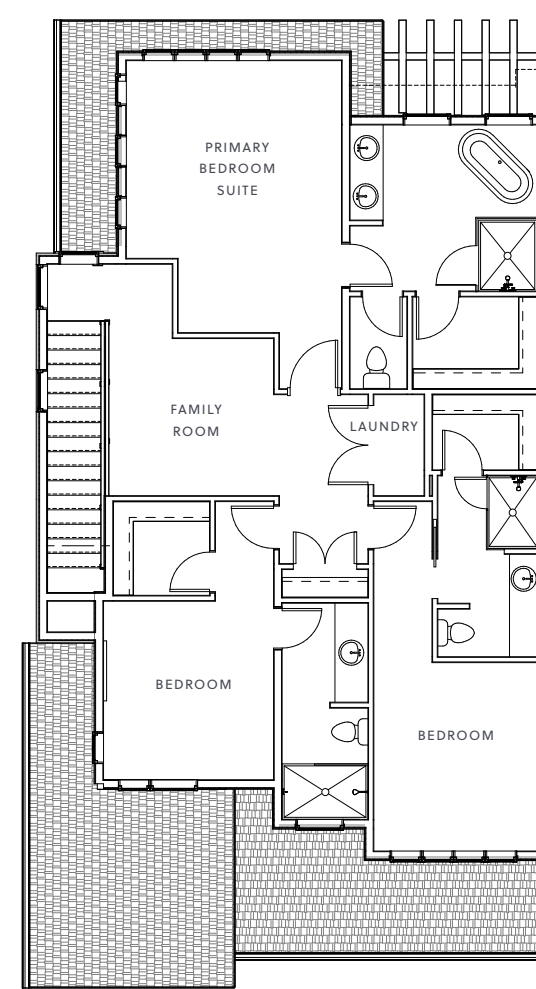

POWDER VISTA

3,219 SQ.FT.

4 BEDROOM / 2 FULL BATH

2 THREE QUARTER BATH

1 HALF BATH

Choose from three exquisite floor plans, each offering a perfect balance of comfort and sophistication all while experiencing the pinnacle of luxury with high-end kitchen appliances and upscale finishes and fixtures, complemented by a curated furniture package for move-in ready comfort.

MAIN LEVEL

1,006 SF

UPPER LEVEL

1,413 SF

BASEMENT

954 SF