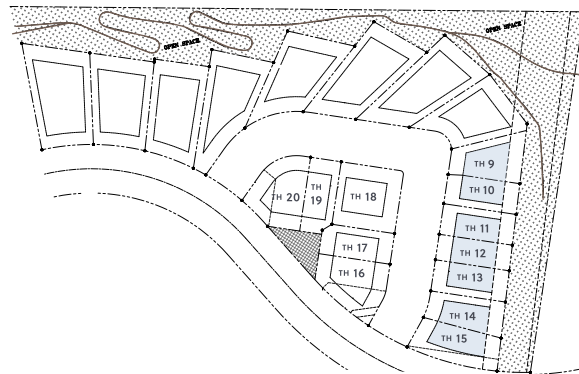

POWDER VISTA

3,219 SQ.FT.

4 BEDROOM / 2 FULL BATH

2 THREE QUARTER BATH

1 HALF BATH

Choose from three exquisite floor plans, each offering a perfect balance of comfort and sophistication all while experiencing the pinnacle of luxury with high-end kitchen appliances and upscale finishes and fixtures, complemented by a curated furniture package for move-in ready comfort.

MAIN LEVEL

1,006 SF

UPPER LEVEL

1,413 SF

BASEMENT

954 SF