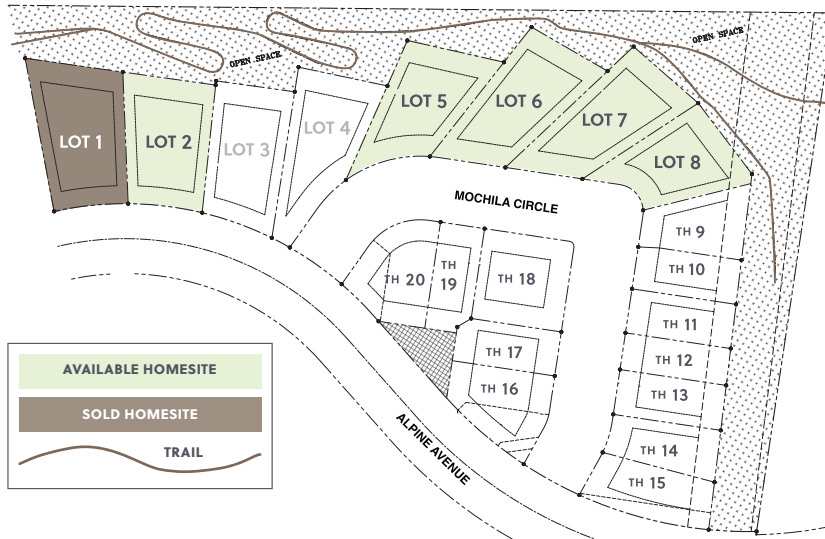

# KEETLEY RIDGE

## COLLECTION

### HOMESITE PRICING & AVAILABILITY

LOT	ADDRESS	ACRES	PRICE
1	1994 W Alpine Avenue	0.25	<b>SOLD</b>
2	1984 W Alpine Avenue	0.22	\$629,000
5	1946 W Mochila Circle	0.21	\$689,000
6	1938 W Mochila Circle	0.23	\$699,000
7	1934 W Mochila Circle	0.23	\$705,000
8	1928 W Mochila Circle	0.18	\$659,000

# TOWNHOME PRICING & AVAILABILITY

TOWNHOME	FLOORPLAN	BED	SQ. FT.	PRICE
9	Powder Vista	4 Bed / 4 Bath	3,219	<b>PENDING</b>
10	Powder Vista	4 Bed / 4 Bath	3,219	\$2,299,000
11	Powder Vista	4 Bed / 4 Bath	3,219	\$2,229,000
12	Powder Vista	4 Bed / 4 Bath	3,219	\$2,619,000
13	Powder Vista	4 Bed / 4 Bath	3,219	\$2,239,000
14	Powder Vista	4 Bed / 4 Bath	3,219	\$2,239,000
15	Powder Vista	4 Bed / 4 Bath	3,219	\$2,239,000
16	Silver Vista	5 Bed / 4.75 Bath	3,547	\$2,619,000
17	Silver Vista	5 Bed / 4.75 Bath	3,547	\$2,619,000
18	Summit Vista	5 Bed + Media / 5.25 Bath	4,678	\$3,449,000
19	Silver Vista	5 Bed / 4.75 Bath	3,547	\$2,619,000
20	Silver Vista	5 Bed / 4.75 Bath	3,547	\$2,619,000