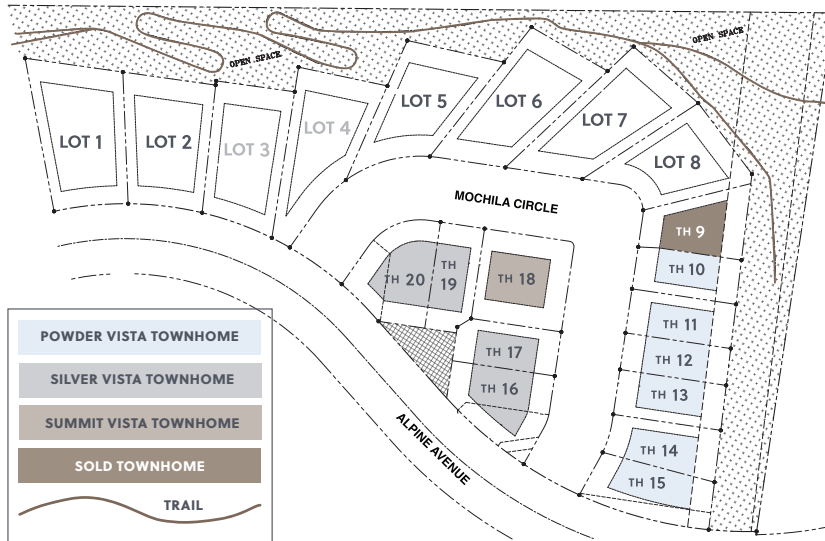

### HOMESITE PRICING & AVAILABILITY

LOT	ADDRESS	ACRES	PRICE
1	1994 W Alpine Avenue	0.25	<b>SOLD</b>
2	1984 W Alpine Avenue	0.22	\$629,000
5	1946 W Mochila Circle	0.21	\$689,000
6	1938 W Mochila Circle	0.23	\$699,000
7	1934 W Mochila Circle	0.23	\$705,000
8	1928 W Mochila Circle	0.18	\$659,000

# TOWNHOME PRICING & AVAILABILITY

TOWNHOME	FLOORPLAN	BED	SQ. FT.	PRICE
9	Powder Vista	4 Bed / 4 Bath	3,219	<b>PENDING</b>
10	Powder Vista	4 Bed / 4 Bath	3,219	\$2,299,000
11	Powder Vista	4 Bed / 4 Bath	3,219	\$2,229,000
12	Powder Vista	4 Bed / 4 Bath	3,219	\$2,619,000
13	Powder Vista	4 Bed / 4 Bath	3,219	\$2,239,000
14	Powder Vista	4 Bed / 4 Bath	3,219	\$2,239,000
15	Powder Vista	4 Bed / 4 Bath	3,219	\$2,239,000
16	Silver Vista	5 Bed / 4.75 Bath	3,547	\$2,619,000
17	Silver Vista	5 Bed / 4.75 Bath	3,547	\$2,619,000
18	Summit Vista	5 Bed + Media / 5.25 Bath	4,678	\$3,449,000
19	Silver Vista	5 Bed / 4.75 Bath	3,547	\$2,619,000
20	Silver Vista	5 Bed / 4.75 Bath	3,547	\$2,619,000