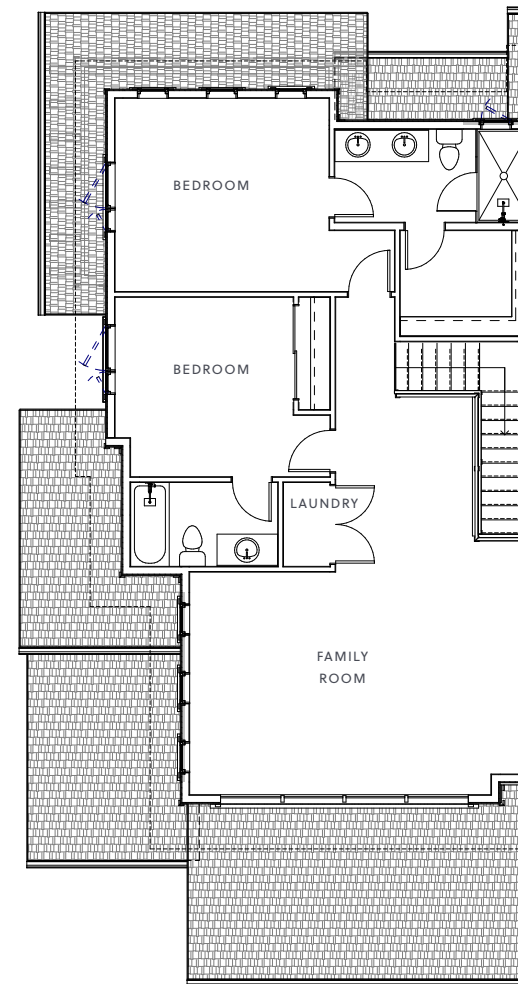

SILVER VISTA

3,547 SQ.FT.

5 BEDROOM / 2 FULL BATH

3 THREE QUARTER BATH

1 HALF BATH

Owners will be immersed in the cutting-edge architectural design, blending seamlessly with the natural surroundings. Enjoy indoor and outdoor living spaces thoughtfully designed to showcase the stunning lake and mountain views.

MAIN LEVEL

1,381 SF

UPPER LEVEL

1,123 SF

LOWER LEVEL

1,037 SF