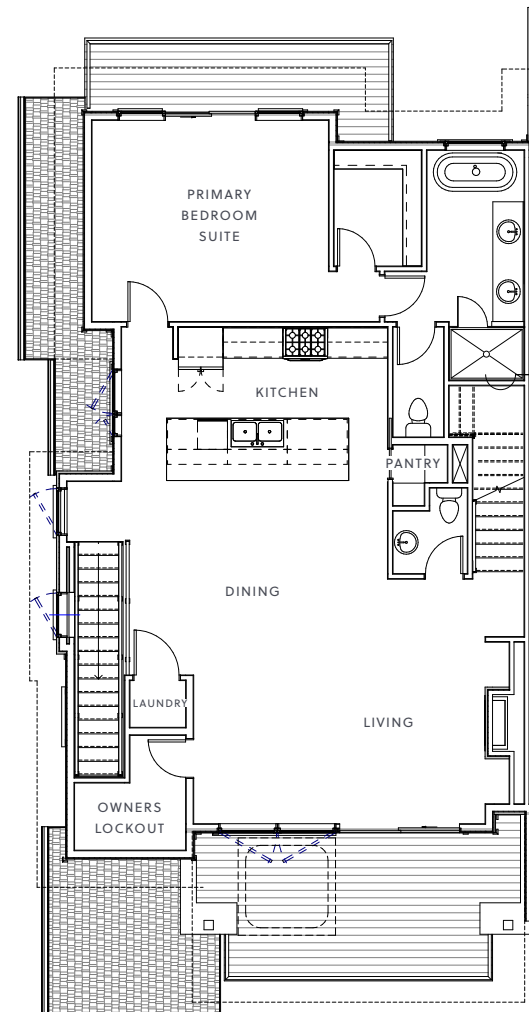

SILVER VISTA

3,547 SQ.FT.

5 BEDROOM / 2 FULL BATH

3 THREE QUARTER BATH

1 HALF BATH

Owners will be immersed in the cutting-edge architectural design, blending seamlessly with the natural surroundings. Enjoy indoor and outdoor living spaces thoughtfully designed to showcase the stunning lake and mountain views.

MAIN LEVEL

1,381 SF

UPPER LEVEL

1,123 SF

LOWER LEVEL

1,037 SF