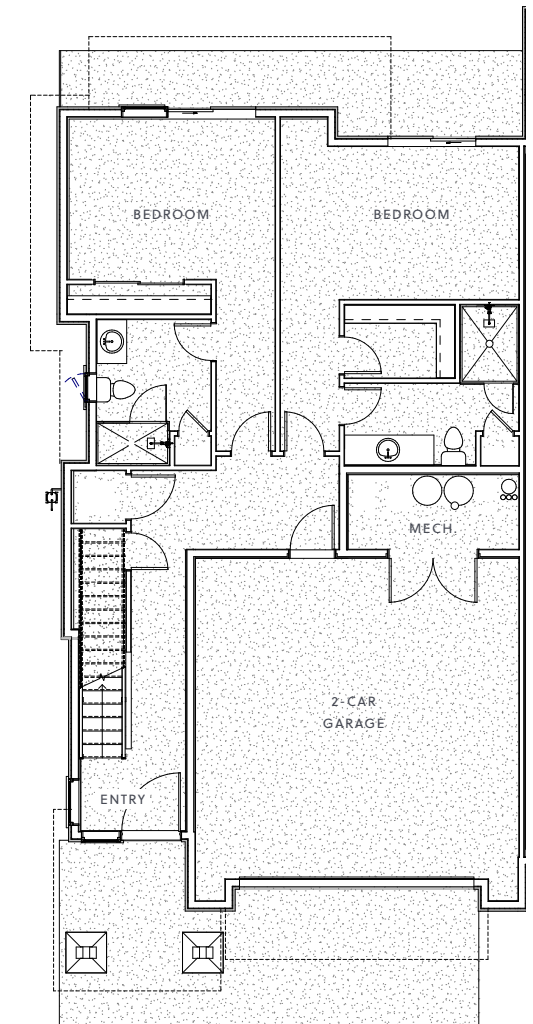

SILVER VISTA

3,547 SQ.FT.

5 BEDROOM / 2 FULL BATH

3 THREE QUARTER BATH

1 HALF BATH

Owners will be immersed in the cutting-edge architectural design, blending seamlessly with the natural surroundings. Enjoy indoor and outdoor living spaces thoughtfully designed to showcase the stunning lake and mountain views.

MAIN LEVEL

1,381 SF

UPPER LEVEL

1,123 SF

LOWER LEVEL

1,037 SF