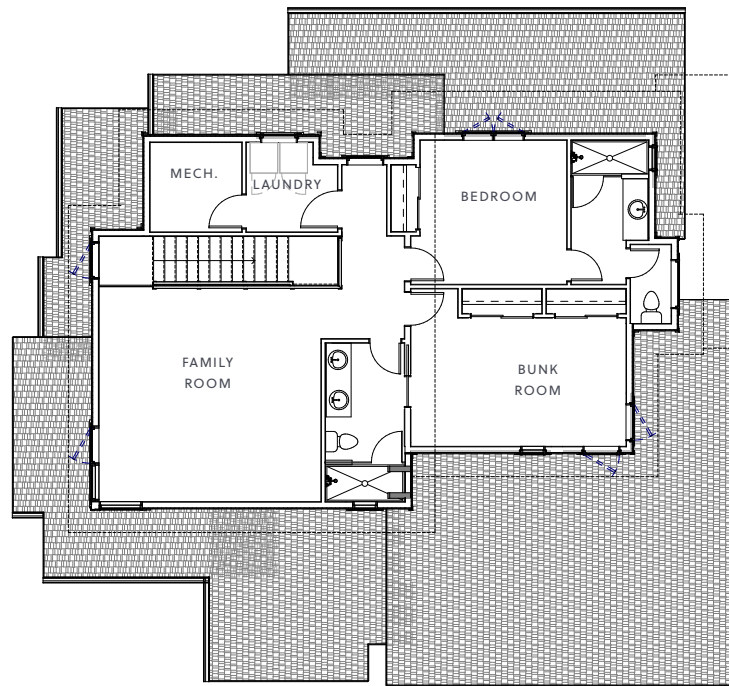

SUMMIT VISTA

4,677 SQ.FT.

5 BEDROOM + MEDIA ROOM

1 FULL BATH

5 THREE QUARTER BATH

1 HALF BATH

MAIN LEVEL

1,831 SF

UPPER LEVEL

1,199 SF

LOWER LEVEL

1,648 SF