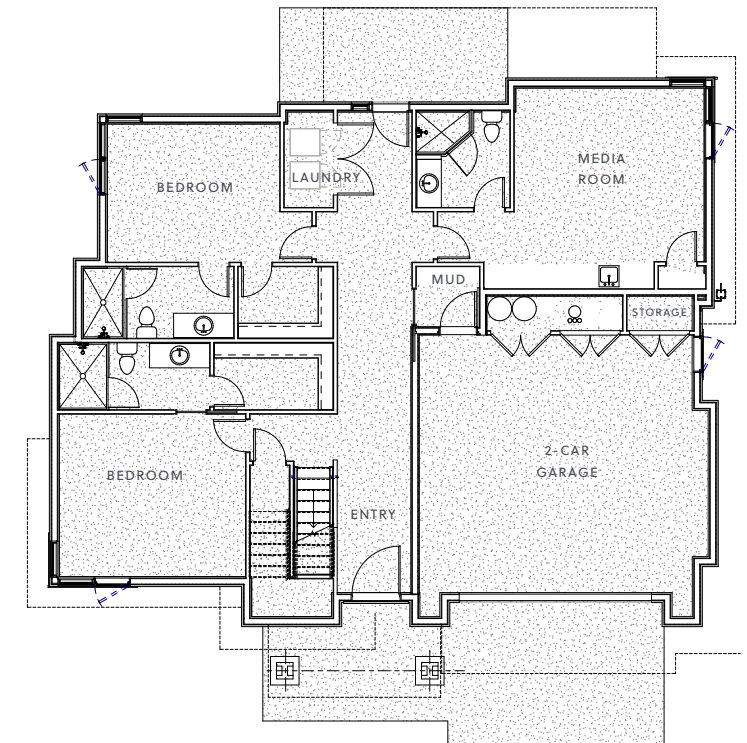

SUMMIT VISTA

4,677 SQ.FT.

5 BEDROOM + MEDIA ROOM

1 FULL BATH

5 THREE QUARTER BATH

1 HALF BATH

MAIN LEVEL

1,831 SF

UPPER LEVEL

1,199 SF

LOWER LEVEL

1,648 SF