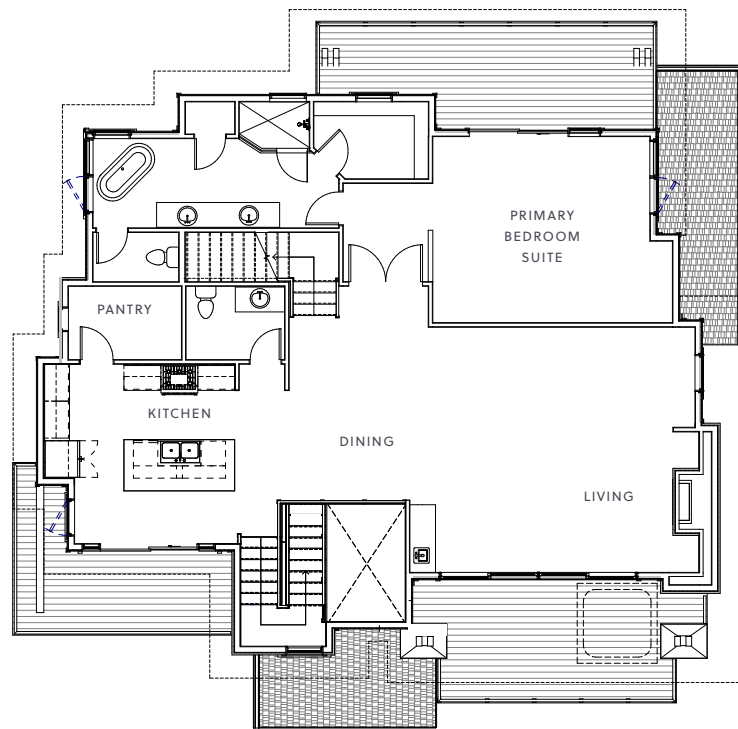

SUMMIT VISTA

4,677 SQ.FT.

5 BEDROOM + MEDIA ROOM

1 FULL BATH

5 THREE QUARTER BATH

1 HALF BATH

MAIN LEVEL

1,831 SF

UPPER LEVEL

1,199 SF

LOWER LEVEL

1,648 SF